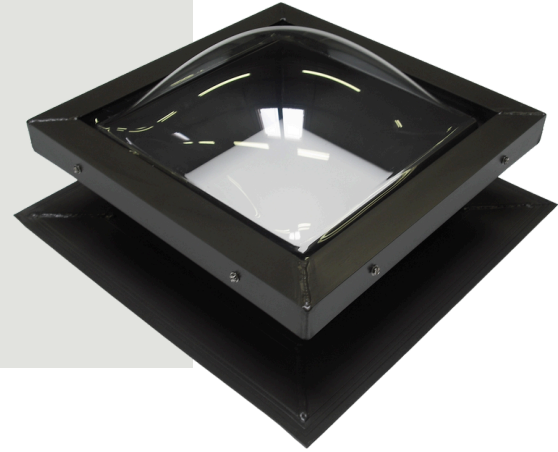

# Self Flashing Skylights

**Self Flashing Skylights**, available lens options: Single Dome, Double Dome and Low E. Offers hassle-free installation process, seamlessly integrating with your roof without the need for additional flashing kits. Whether for residential or commercial use, our Self-Flashing Skylights are designed to enhance any space with natural light, offering a sleek and modern design that complements any architectural style.

## FEATURES:

- ✓ .078" thick 6063 T-5 aluminum curb frame
- ✓ 4.5" height and 3" nailing flange
- ✓ .062" thick extruded aluminum retainer
- ✓ Stainless steel fasteners attach the two components
- ✓ Self-Flashing Frame with integral condensation gutter
- ✓ Weep hole in each corner directs moisture outside
- ✓ All corners mitered and heliarc welded
- ✓ Glazing options: acrylic, polycarbonate or low E glass
- ✓ Choice of colors for glazing