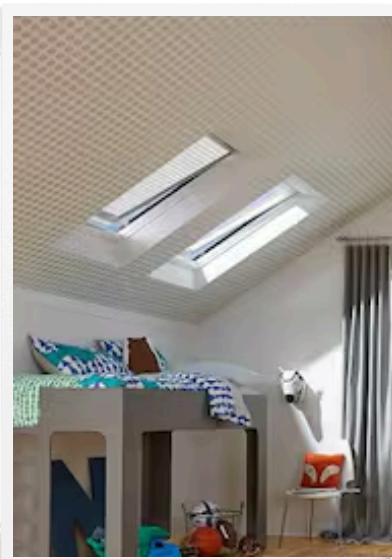

Most people have trouble finding quick custom-built skylights. Marco Skylights creates custom skylights built to fit commercial and residential roofs, giving you that perfect no-leak fit every time!