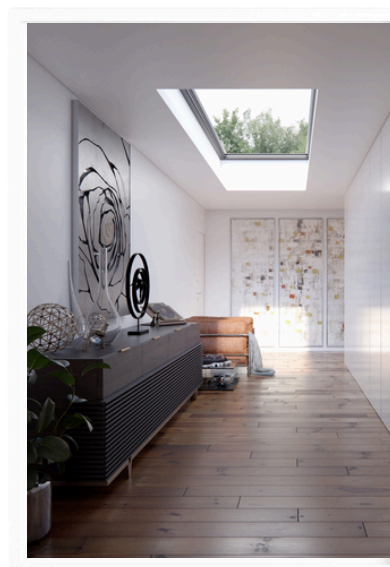

Low E Glass Skylights

Enjoy the perfect blend of natural light and energy efficiency with our **Low E Glass Skylights**. Low E Glass argon filled IGU provides exceptional insulation and energy efficiency for residential or commercial use.

Engineered to prevent heat loss and diffuse heat transfer, these skylights feature two panes of glass separated by an inert gas. This innovative design ensures optimal insulation, keeping your space comfortable while reducing energy costs.

IDEAL APPLICATIONS:

- ✓ Entry Ways
- ✓ Living Rooms
- ✓ Bedrooms
- ✓ Anywhere for Natural Light!

10 year warranty on the Low E Glass seals!

5 year warranty on the frame!

OPTIONAL UPGRADES:

- ✓ Impact Glass
- ✓ Laminated
- ✓ Different Tint Options
- ✓ Available in Custom Sizes

Most people have trouble finding quick custom-built skylights. Marco Skylights creates custom skylights built to fit commercial and residential roofs, giving you that perfect no-leak fit every time!