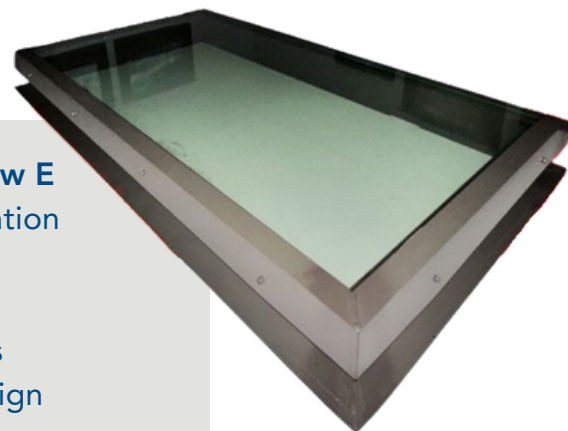

Low E Glass Skylights

Enjoy the perfect blend of natural light and energy efficiency with our **Low E Glass Skylights**. Low E Glass argon filled IGU provides exceptional insulation and energy efficiency for residential or commercial use.

Engineered to prevent heat loss and diffuse heat transfer, these skylights feature two panes of glass separated by an inert gas. This innovative design ensures optimal insulation, keeping your space comfortable while reducing energy costs.