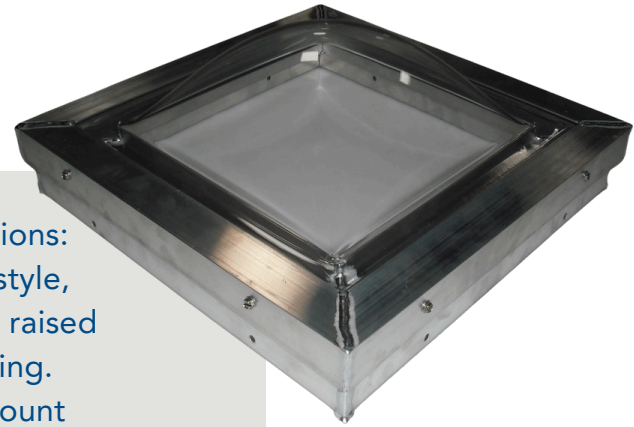

Curb Mount Skylights

Introducing our premium **Curb Mount Skylights**, available lens options: Single Dome, Double Dome and Low E. Crafted for durability and style, these skylights are designed to be mounted directly onto a curb or raised frame on your roof, seamlessly integrating with your home or building. With customizable options and custom sizes available. Our Curb Mount Skylights offer a versatile and elegant solution for bringing natural light into any space.

FEATURES:

- ✓ .078" thick 6063 T-5 aluminum curb frame
- ✓ .062" thick extruded aluminum retainer
- ✓ Stainless steel fasteners attach the two components
- ✓ Curb frame equipped with integral condensation gutter
- ✓ Weep hole in each corner directs moisture outside
- ✓ All corners mitered and heliarc welded
- ✓ Glazing options: acrylic, polycarbonate or low E glass
- ✓ Choice of colors for glazing