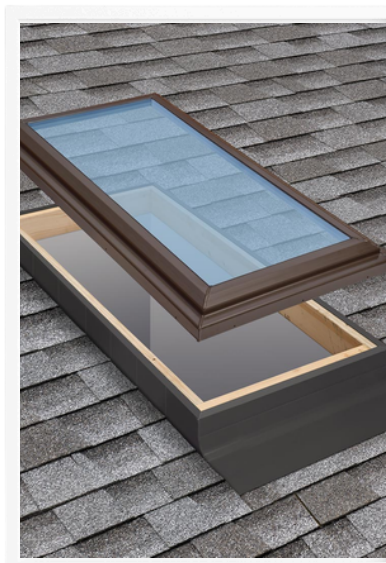

Curb Mount Skylights

Introducing our premium **Curb Mount Skylights**, available lens options: Single Dome, Double Dome and Low E. Crafted for durability and style, these skylights are designed to be mounted directly onto a curb or raised frame on your roof, seamlessly integrating with your home or building. With customizable options and custom sizes available. Our Curb Mount Skylights offer a versatile and elegant solution for bringing natural light into any space.

FEATURES:

- ✓ .078" thick 6063 T-5 aluminum curb frame
- ✓ .062" thick extruded aluminum retainer
- ✓ Stainless steel fasteners attach the two components
- ✓ Curb frame equipped with integral condensation gutter
- ✓ Weep hole in each corner directs moisture outside
- ✓ All corners mitered and heliarc welded
- ✓ Glazing options: acrylic, polycarbonate or low E glass
- ✓ Choice of colors for glazing

Most people have trouble finding quick custom-built skylights. Marco Skylights creates custom skylights built to fit commercial and residential roofs, giving you that perfect no-leak fit every time!